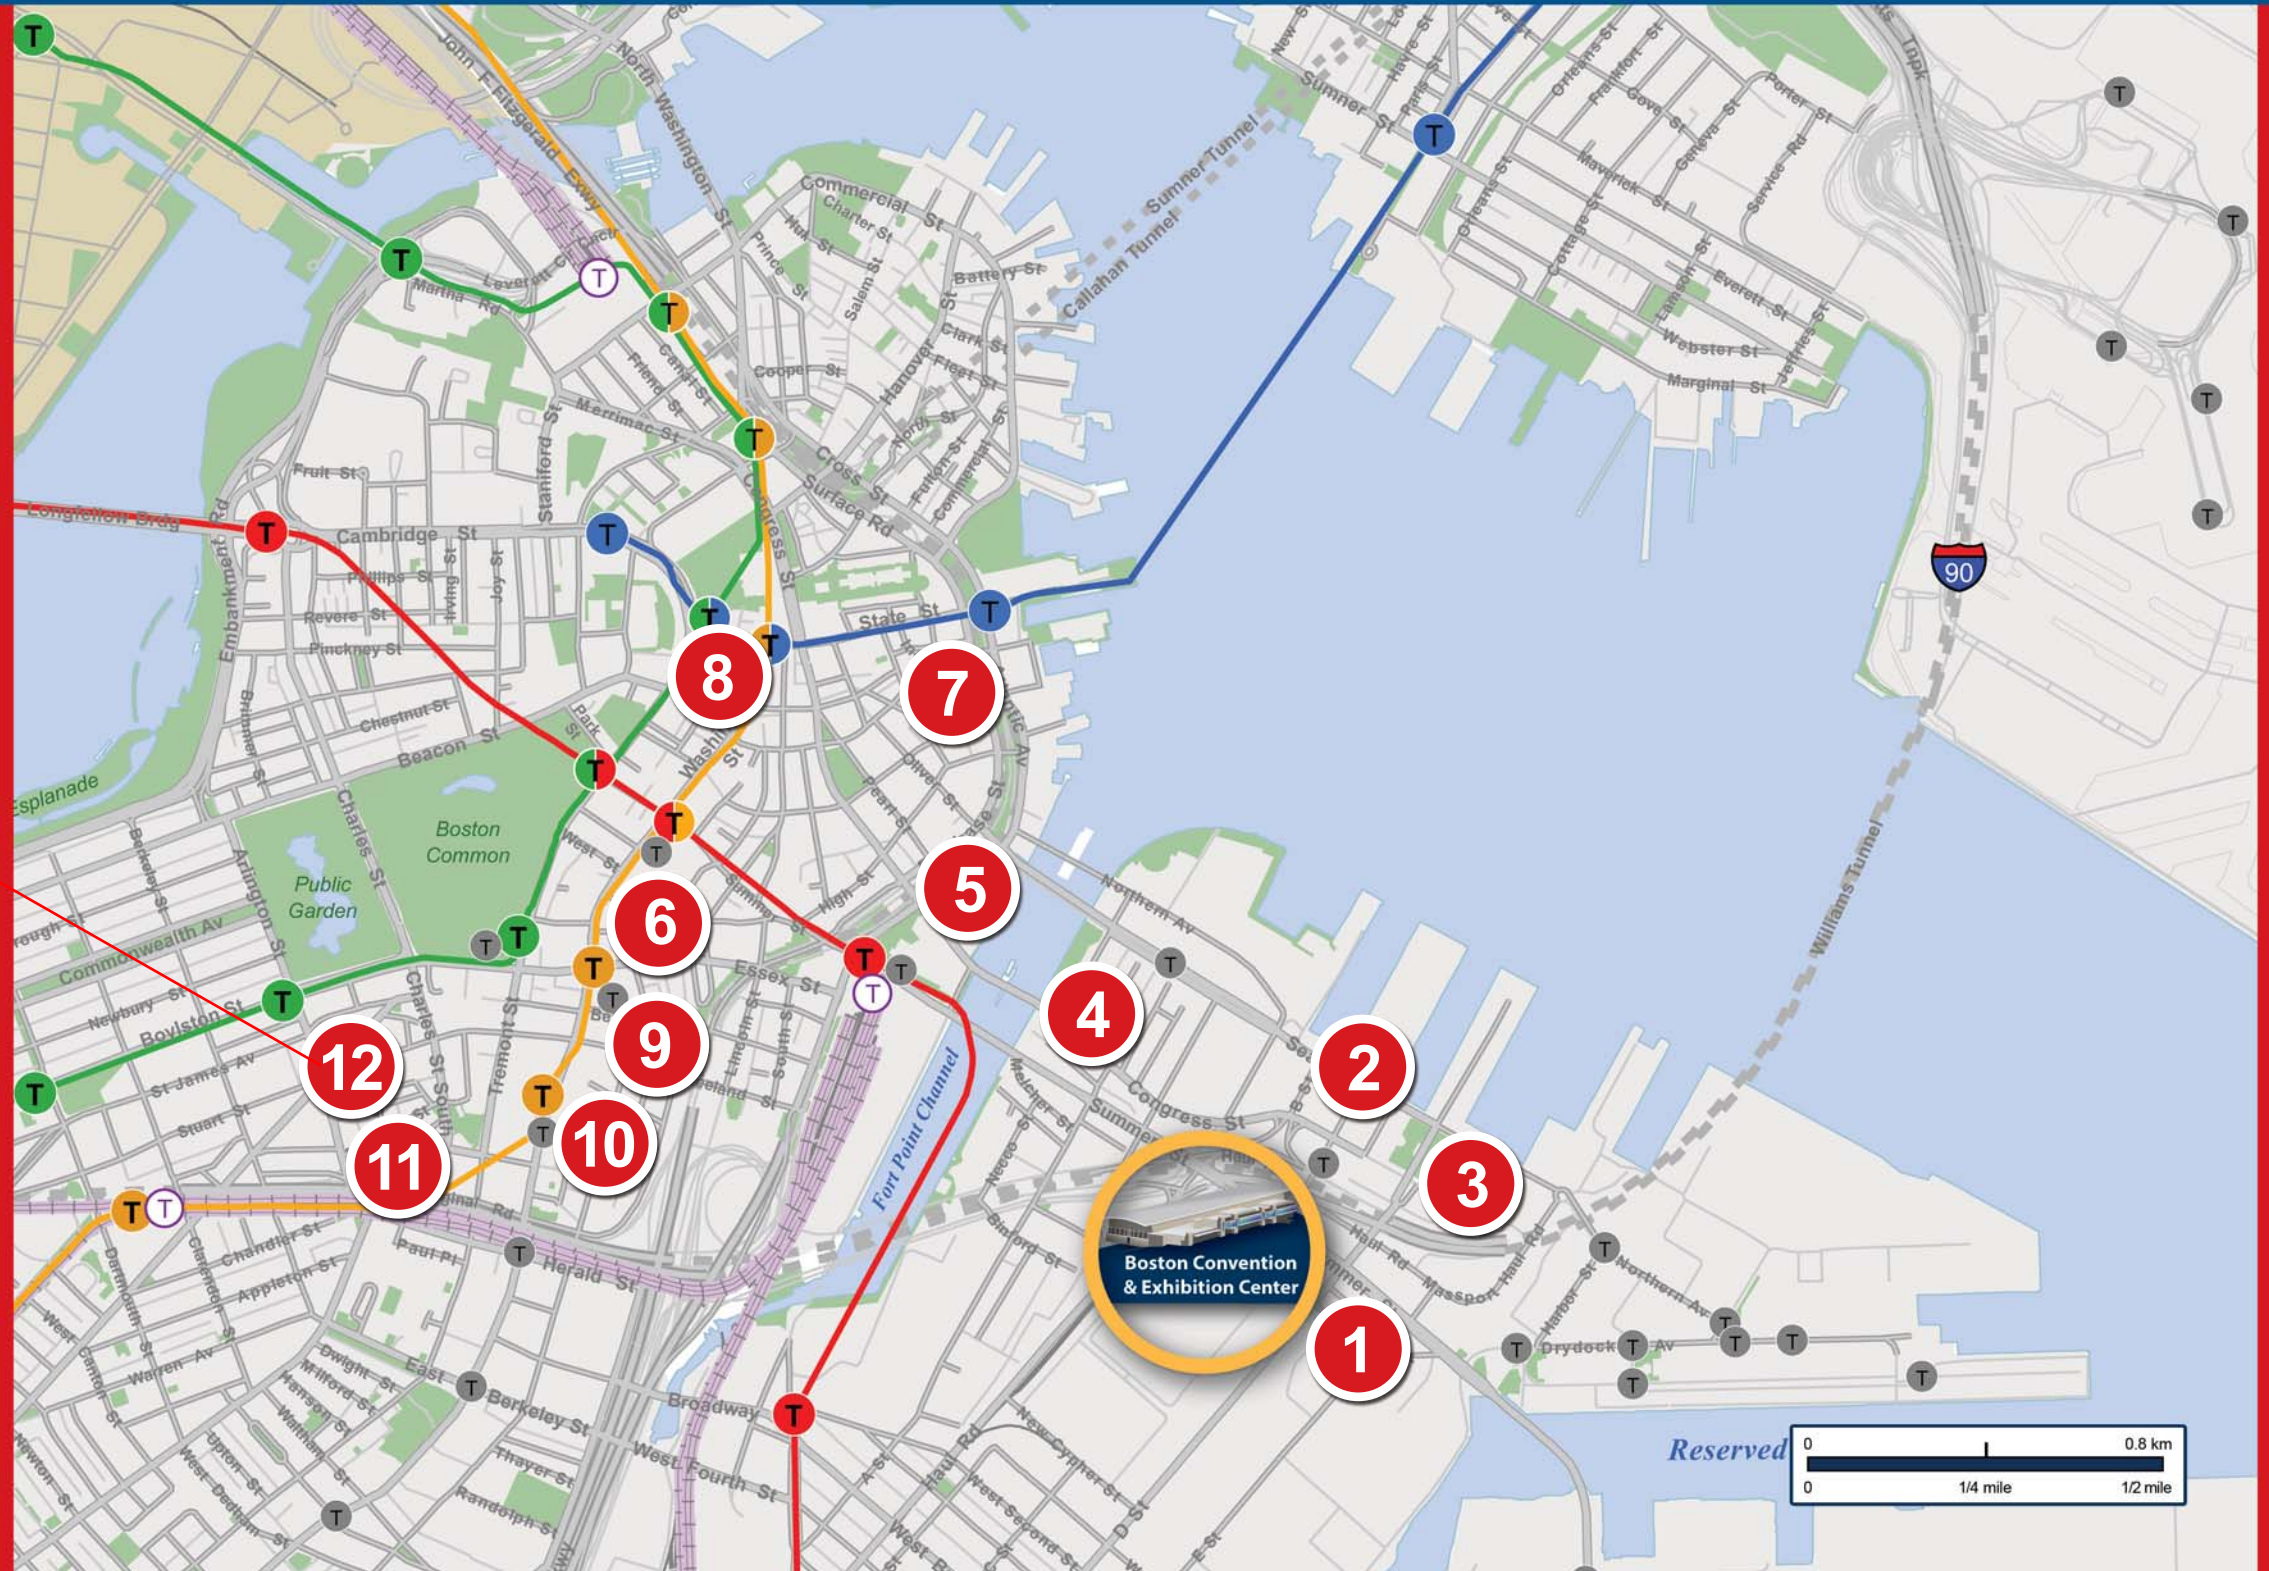

American Veterinary Medical Association Annual Convention Boston Convention and Exhibition Center July 10 - 14, 2015

#	HOTEL NAME	Distance (BCEC)
1	Westin Boston Waterfront	Connected
2	Seaport Hotel & World Trade Center	2 blocks
3	Renaissance Boston Waterfront	3 blocks
4	Residence Inn by Marriott Boston Seaport	5 blocks
5	Intercontinental	8 blocks
6	Hyatt Regency Boston Downtown	1.2 miles
7	Hilton Boston Downtown/Faneuil Hall	1.2 miles
8	Omni Parker House	1.4 miles
9	DoubleTree by Hilton Boston Downtown	1.4 miles
10	Courtyard Boston Downtown	1.5 miles
11	Revere Hotel Boston Common	1.5 miles
12	Park Plaza Boston <i>AAAP Hotel</i>	1.6 miles

Signature
BOSTON